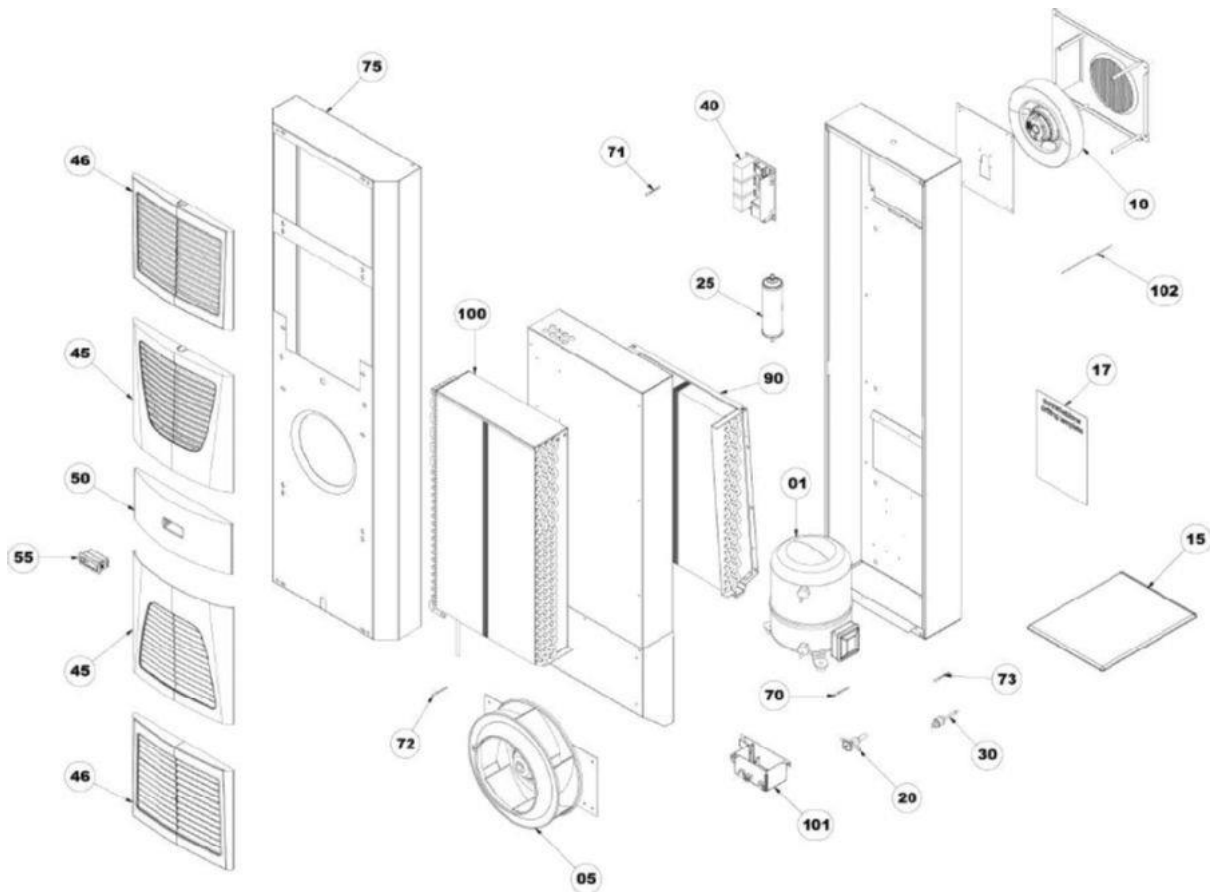

Rittal spare parts

SK RTT blue e WALL MOUNT COOLER 4000W

Model No. 3332.640

Download

(high definition)

| 01 | SK Compressor | 3397.157 | ---- |
|----|--------------------|--------------------------|------|
| 05 | SK Radial fan | 3396.317 | ---- |
| 10 | SK Radial fan | 3396.270 | ---- |
| 20 | SK Expansion valve | 3397.072 | ---- |
| 25 | SK Filter dryer | 3397.047 | ---- |
| 30 | SK Pressostat | 3397.288 | ---- |

| | | | |
|------------|-------------------------------|--|--------------|
| 40 | SK Controller | 3396.278 | ---- |
| 45 | SK Grille | 3397.610 | ---- |
| 46 | SK Grille | 3397.611 | ---- |
| 50 | SK Cover | 3397.532 | ---- |
| 55 | SK Display | 3396.281 | ---- |
| 70 | SK Temperature sensor, blue | 3397.535 | ---- |
| 71 | SK Temperature sensor, red | 3397.537 | ---- |
| 72 | SK Temperature sensor, yellow | 3397.542 3397.546 | ---- ---- |
| 90 | SK Evaporator coil | 3398.159 | 06.02.2013 |
| 100 | SK Condenser | 3397.578 | ---- |