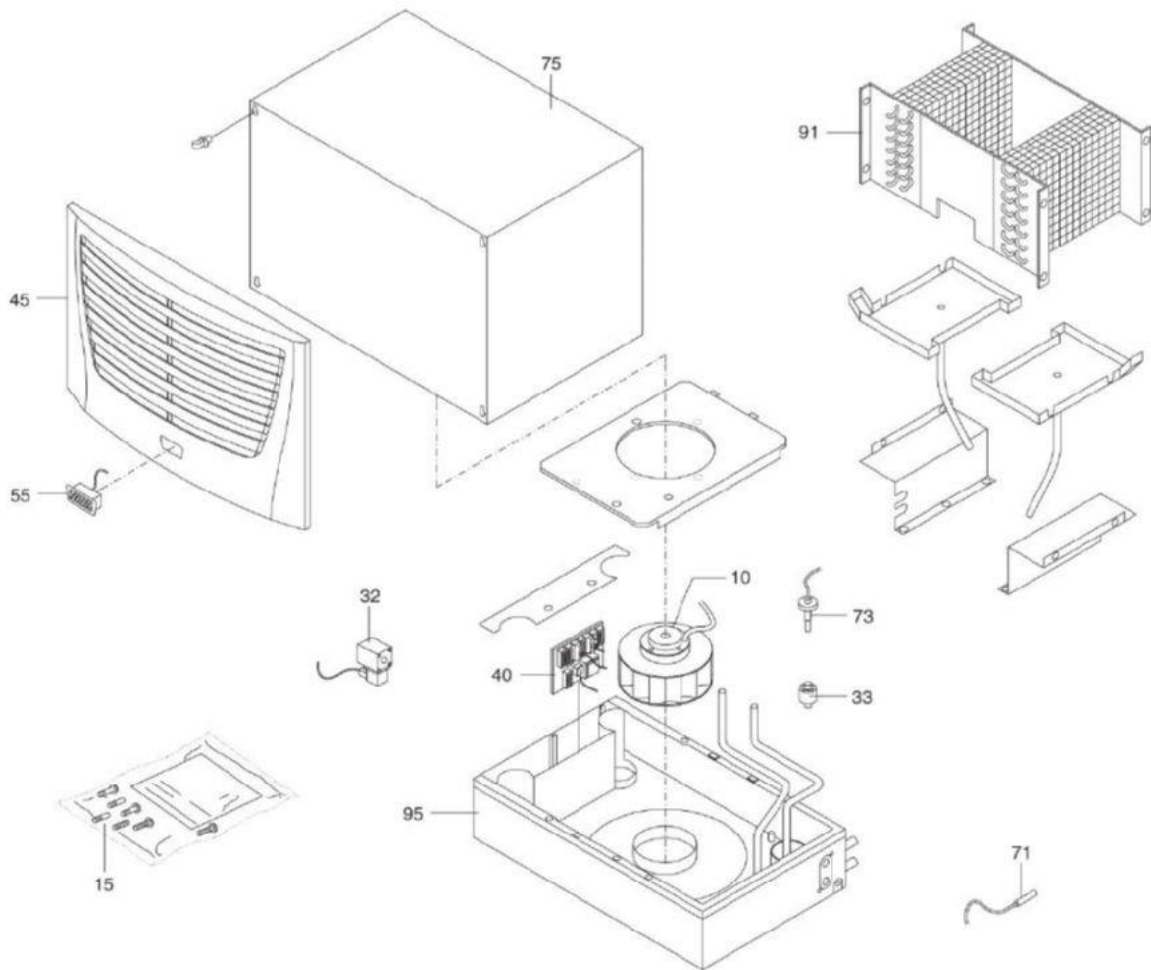

Rittal spare parts

SK RTT a/w heat exch. r-mounted 2500 W

Model No. 3209.510

Download

(high definition)

10	SK Axial fan	3396.554	----
15	SK Accessory bag	3396.696	----
32	SK Valve	3396.695	----
33	SK Non-return valve	3397.081	----

40	SK Controller board	01.07.2012 3396.714 3396.557	----
45	SK Grille	3397.528	----
55	SK Display	01.07.2012 3396.667 3396.281	----
71	SK Temperature sensor, red	3397.538	----
73	SK Float-actuated switch	3396.558	----
75	SK Cover	3397.811	----
80	SK Transformer	3397.834	----
91	SK Heat exchangers	3397.830	----
95	SK Base	3397.806	----
102	SK Display cable	3397.871	----