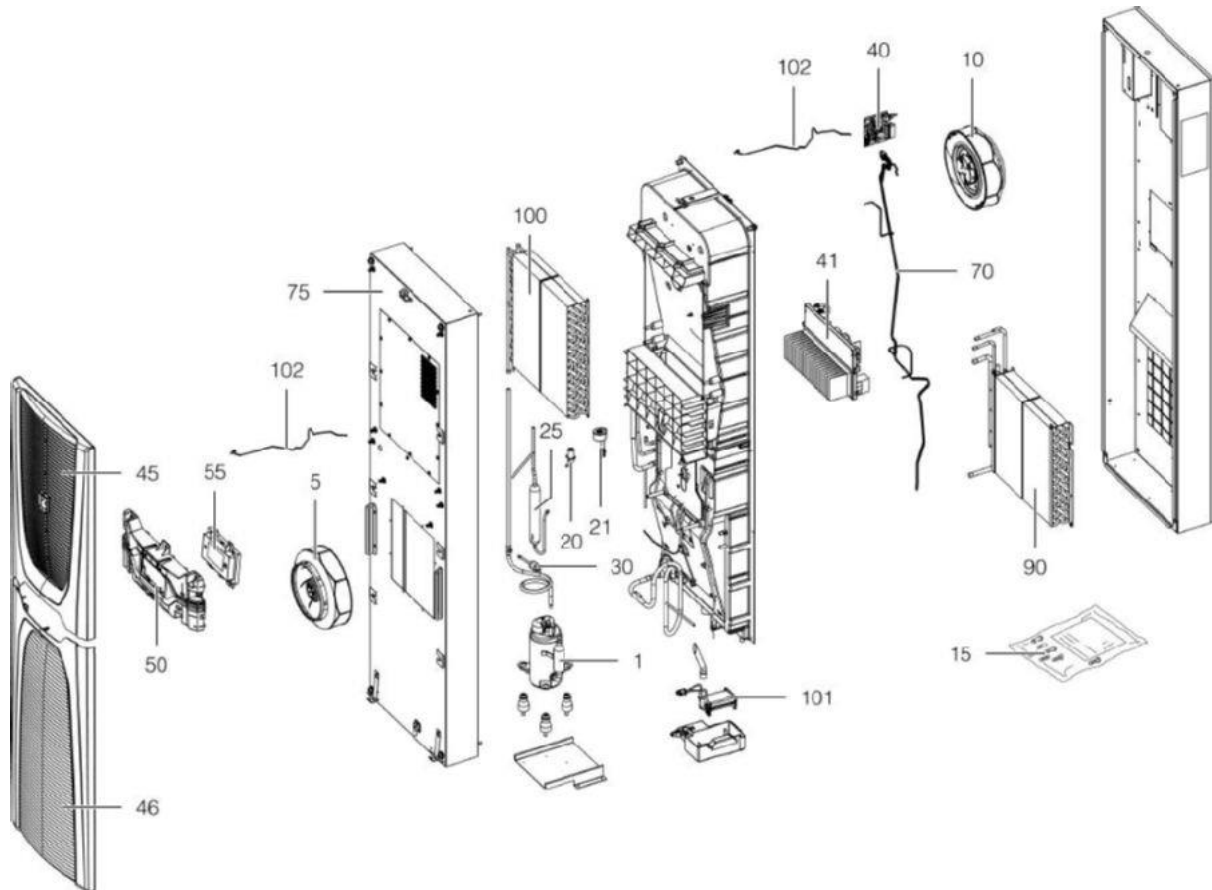

Rittal spare parts

SK Blue e +, Wall mounted, 5800 W

Model No. 3189.940

Download

(high definition)

01	SK compressor	3398.416	----
05	SK fan	3398.415	----
10	SK fan	3398.415	----
15	SK accessory bag	3398.406	----
16	SK Connector Blue e +	3398.404	----
20	SK expansion valve	3398.414	----