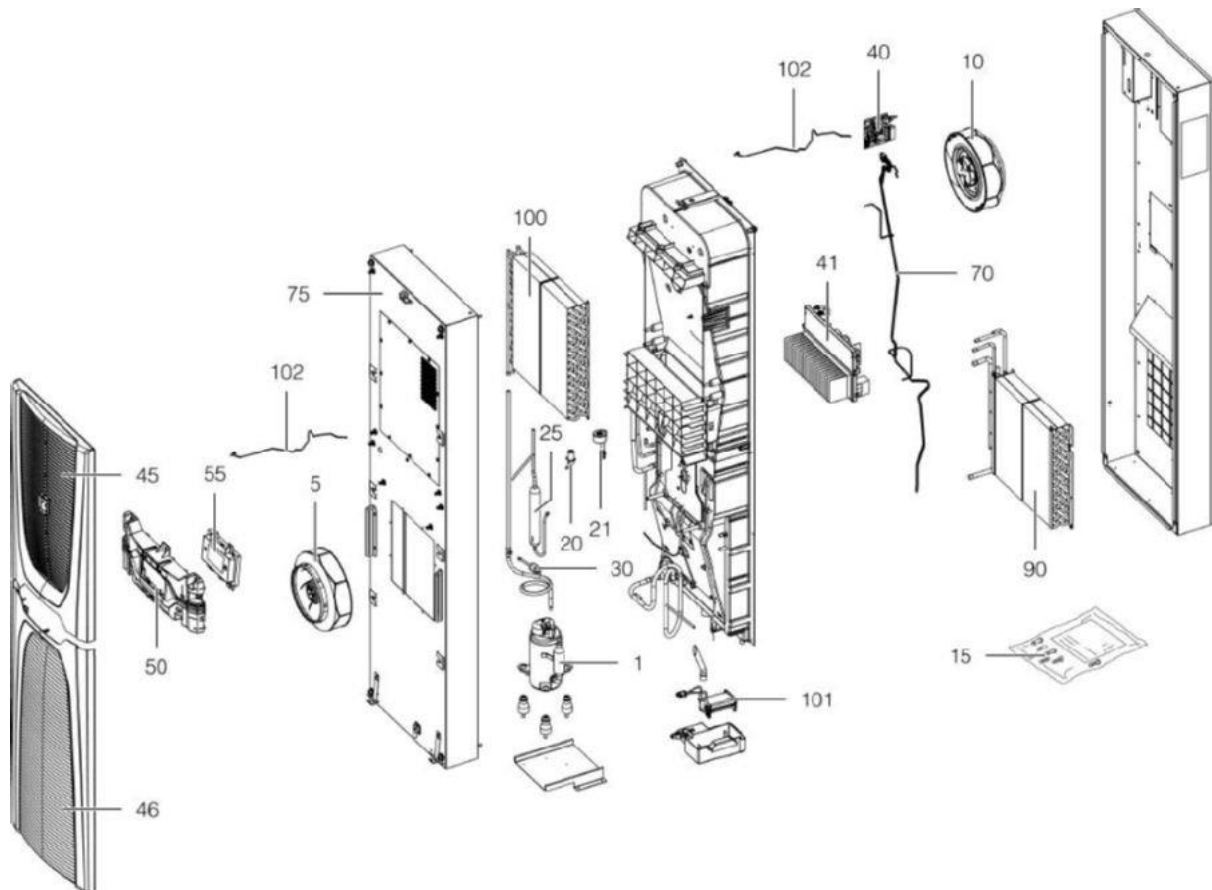

Rittal spare parts

SK Blue e +, Wall mounted, 2000 W

Model No. 3186.930

Download

(high definition)

01	SK Compressor	3398.332	----
05	SK Radial fan	3398.333	----
10	SK Radial fan	3398.333	----
15	SK Accessory bag	3398.345	----
16	SK Connector Blue e +	3398.404	----
20	SK Expansion valve	3398.334	----